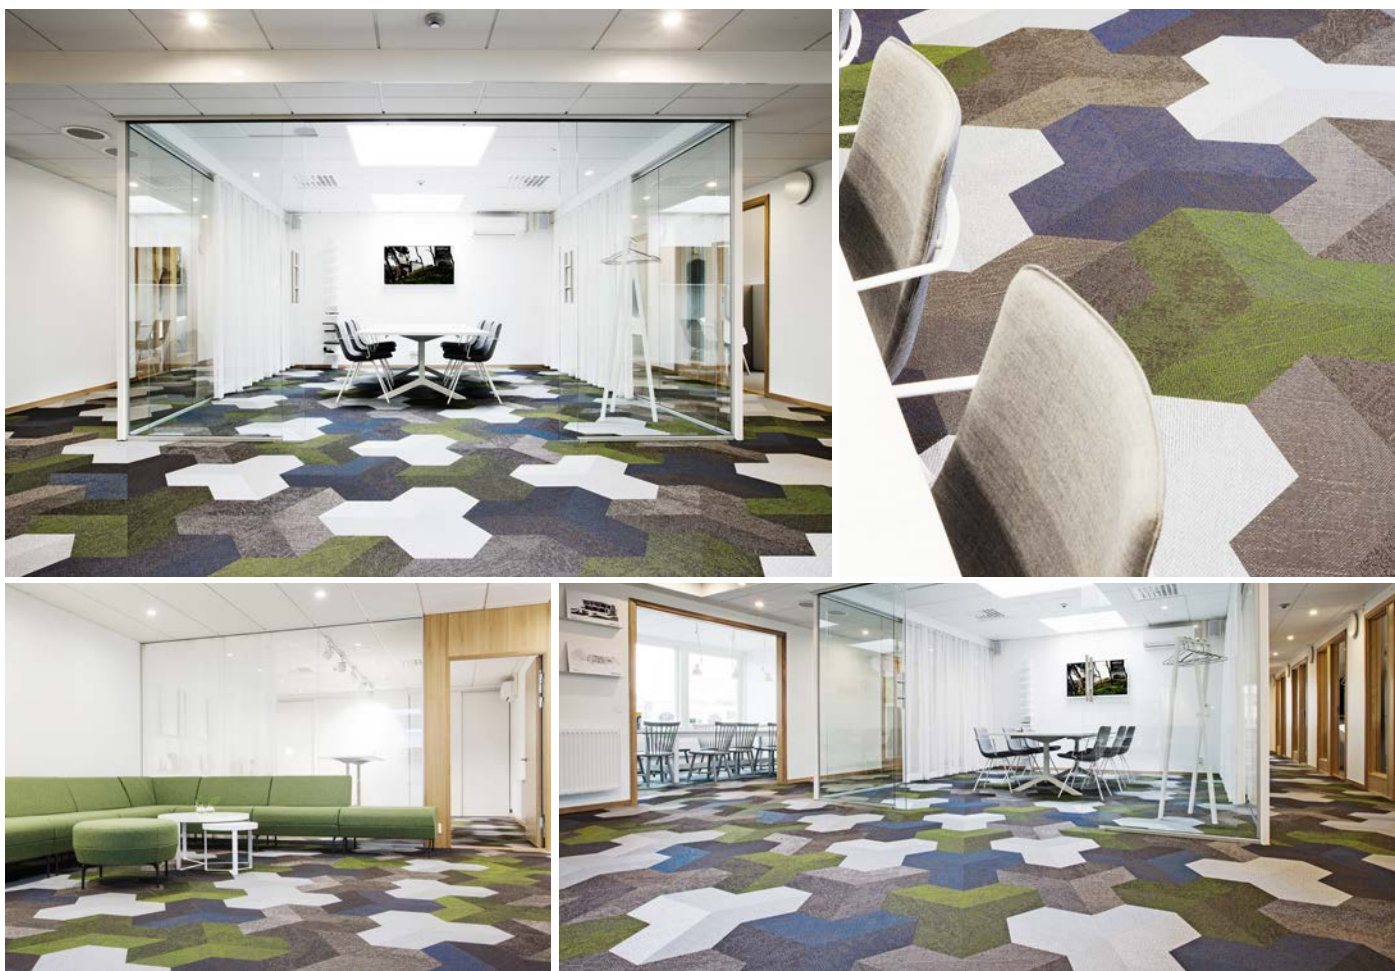

Project: Etikhus  
City/country: Varberg, Sweden  
Architect: Inhouse, Stina Andersson  
Collection: Bkb Sisal Plain Granite, Create Como, Pario, Efficio, Now Silver  
Area: 450 m<sup>2</sup>  
Year: 2014

## Etikhus in Varberg, Sweden

Etikhus is a Swedish company that design and build private homes. For their own new office they choose to install 450 square meters of Bolon Studio™ Wing in a combination of BKB Sisal Plain Granite, Create Como, Pario and Efficio, and Now Silver. With Wing installed in groups of three and three, the floor takes a graphic turn on a summer meadow in bloom.