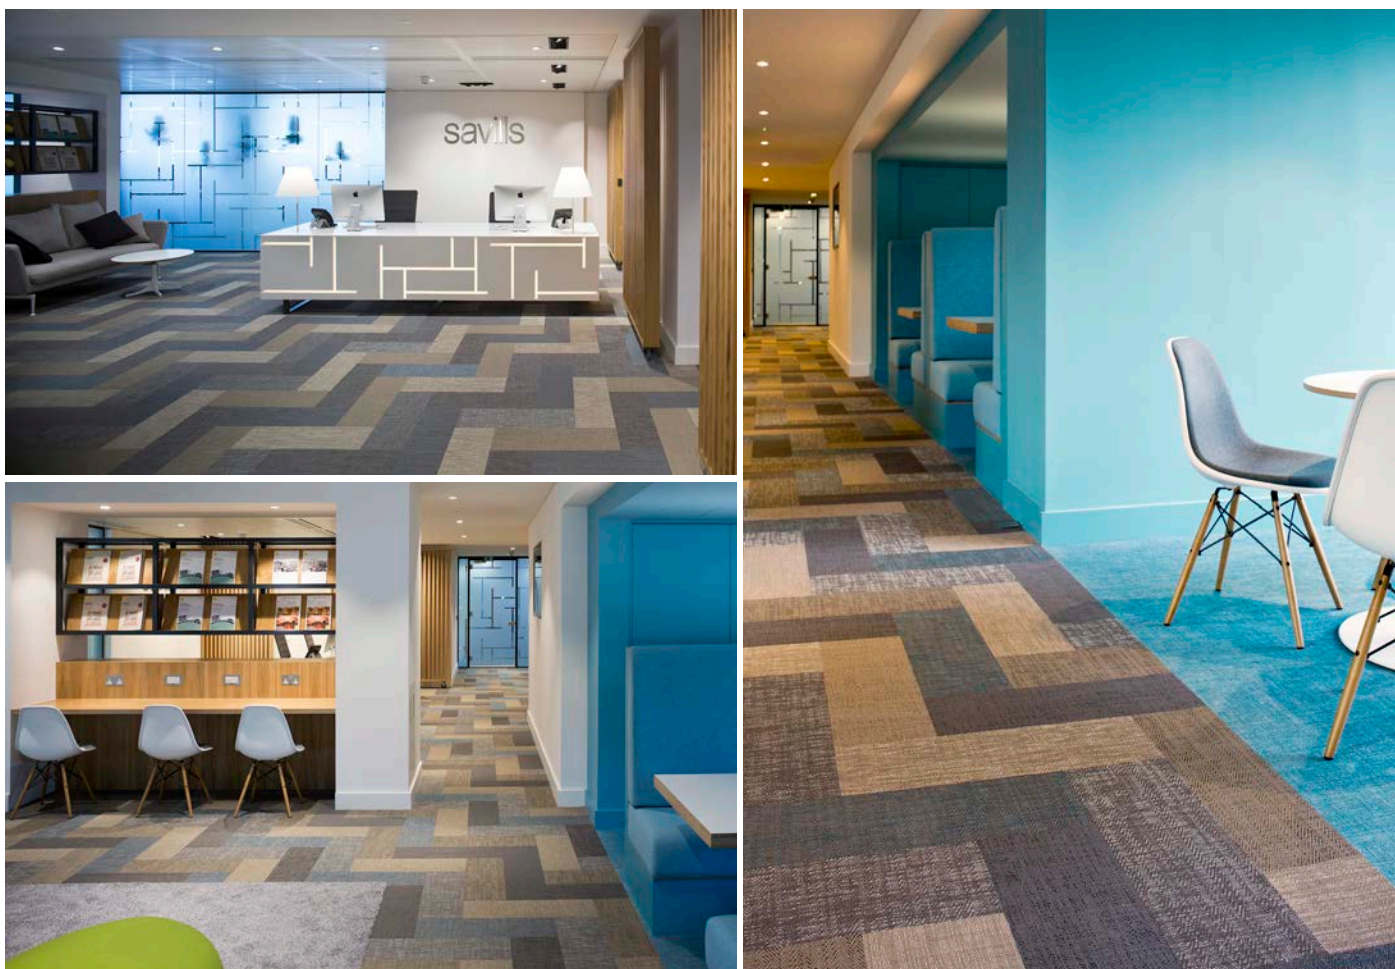

Project:	Savills Estate Agent
City/country:	London, UK
Architect:	MCM
Collection:	Sense, Gracious, Illuminate, Visual, Balance
Area:	180 m ²
Year:	2014
Partner:	Flooring Concepts

Savills Estate Agent in London, UK

When renovating the offices of Savills Estate Agents in Richmond, London recently, architects MCM chose 180 square meters of Bolon flooring from our Silence collection – specifically, Sense, Gracious, Illuminate, Visual and Balance. Using a combination of both portrait and landscape planks, the result was a visually dynamic yet calming interior environment.