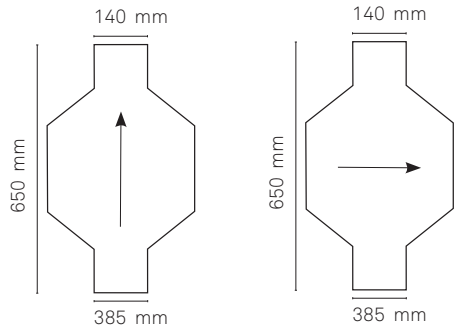

BOLON STUDIO™ TILE SHAPE: DECO

Bolon Studio™ is a versatile and contemporary flooring concept. By making your own selection from a range of tiles and combining the shape with the majority of our floor collections, the concept creates room for bespoke interiors.

Six shapes; **Triangle, Deco, Plank, Hexagon, Wing and Scale**, and seven collections; Flow, Create, Artisan, Botanic, Ethnic, Now, and Bkb, are included in the concept. Your patterns will look completely different depending on the choice of colour, the direction of the yarn, and light reflections.

The tiles in this box are in scale 1:4 - smaller than the true version, yet filled with the same possibilities. Mix and match and try out the future of flooring on top of your own desk.

Material: Roll material
Order: Boxes of 3,4 sqm/each colour
20 pcs Deco (10 + 10 in each direction)
Rec. max. area: 100 sqm
Price: By request

Installation:
The material should achieve room temperature prior installation.
Make sure the subfloor is leveled before installation.
Always use permanent adhesive

You will find more inspiration images and specific installation instructions on bolon.com