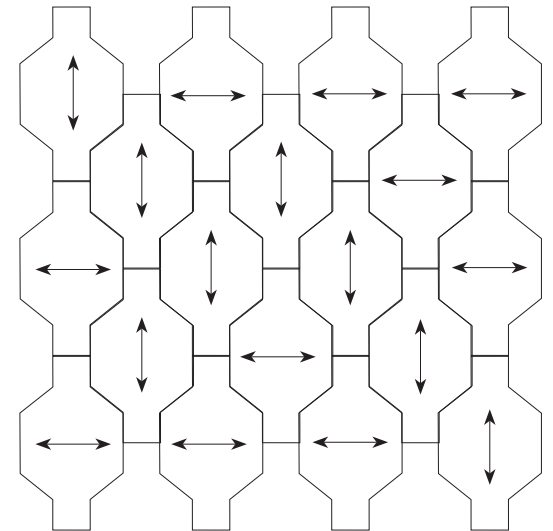

Collection:
Bolon Create; Efficio

←→ The direction of Weft yarn