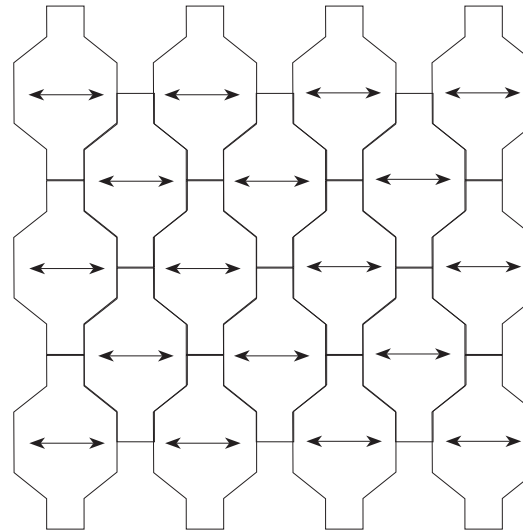

Collection:
Bolon Create; Miro, Efficio, Pario, Como, Simulo