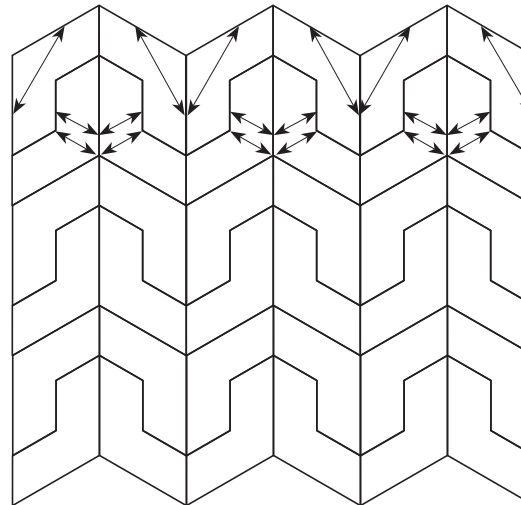

Collection:
Bolon Artisan; Ivory, Malachite,
Bolon Create; Efficio

←→ The direction of Weft yarn