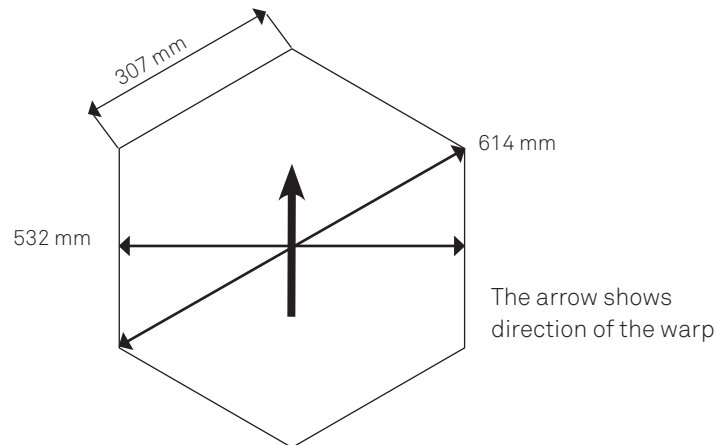

BOLON

BOLON STUDIO™ - HEXAGON 307 MM

Hexagon 307 mm

Material:	Produced from roll material
Available collections:	BKB, Botanic, Now, Ethnic, Artisan, Create
Area / Tile:	0,244 sqm
Order multiple:	1 box = 4,40 sqm/each colour 18 pcs Hexagon/each colour
Installation:	Permanent adhesive
Rec. max. area:	100 sqm
Price:	By request
Delivery time:	approx. 3 - 4 weeks