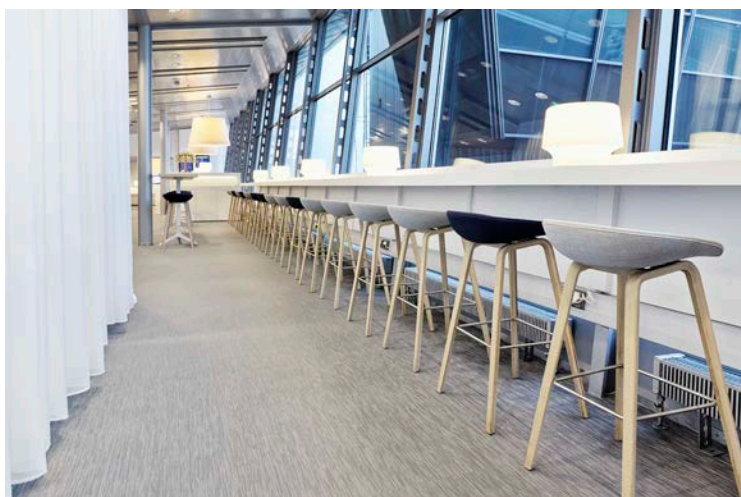

Project: Finnair Schengen Lounge
City/country: Helsinki, Finland
Architect: dSign Vertti Kivi
Collection: Graphic String
Area: 280 m²
Year: 2014

Finnair Schengen Lounge in Helsinki, Finland

Architect studio dSign chose 282 square meters of stylish Graphic String for the renovation of the Finnair Schengen Lounge at Helsinki airport. The grey flooring with melange effects is a suitable choice for a public space where lots of different people are coming and going round the clock. The space itself is a relaxing area filled with natural light, overlooking the runways.