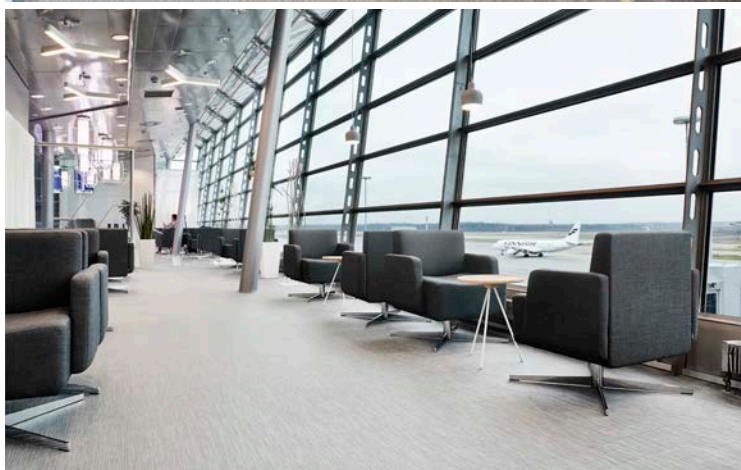

Project: Finnair Schengen Lounge
City/country: Helsinki, Finland
Architect: dSign Vertti Kivi
Collection: Graphic String
Area: 280 m²
Year: 2014

Finnair Schengen Lounge in Helsinki, Finland

Architect studio dSign chose 282 square meters of stylish Graphic String for the renovation of the Finnair Schengen Lounge at Helsinki airport. The grey flooring with melange effects is a suitable choice for a public space where lots of different people are coming and going round the clock. The space itself is a relaxing area filled with natural light, overlooking the runways.