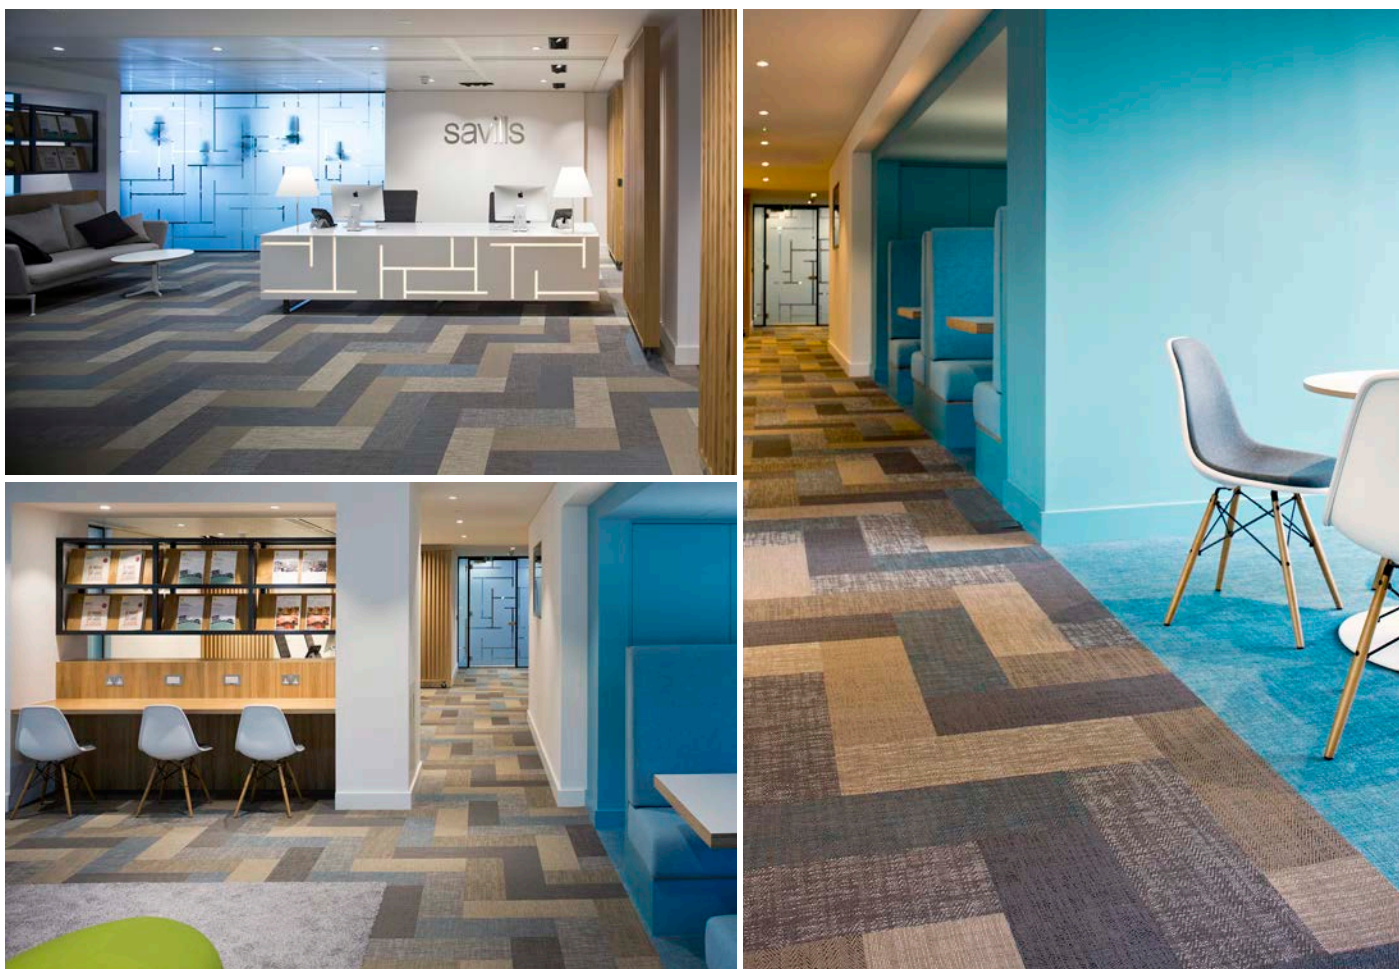

Project:	Savills Estate Agent
City/country:	London, UK
Architect:	MCM
Collection:	Sense, Gracious, Illuminate, Visual, Balance
Area:	180 m ²
Year:	2014
Partner:	Flooring Concepts

Savills Estate Agent in London, UK

When renovating the offices of Savills Estate Agents in Richmond, London recently, architects MCM chose 180 square meters of Bolon flooring from our Silence collection – specifically, Sense, Gracious, Illuminate, Visual and Balance. Using a combination of both portrait and landscape planks, the result was a visually dynamic yet calming interior environment.