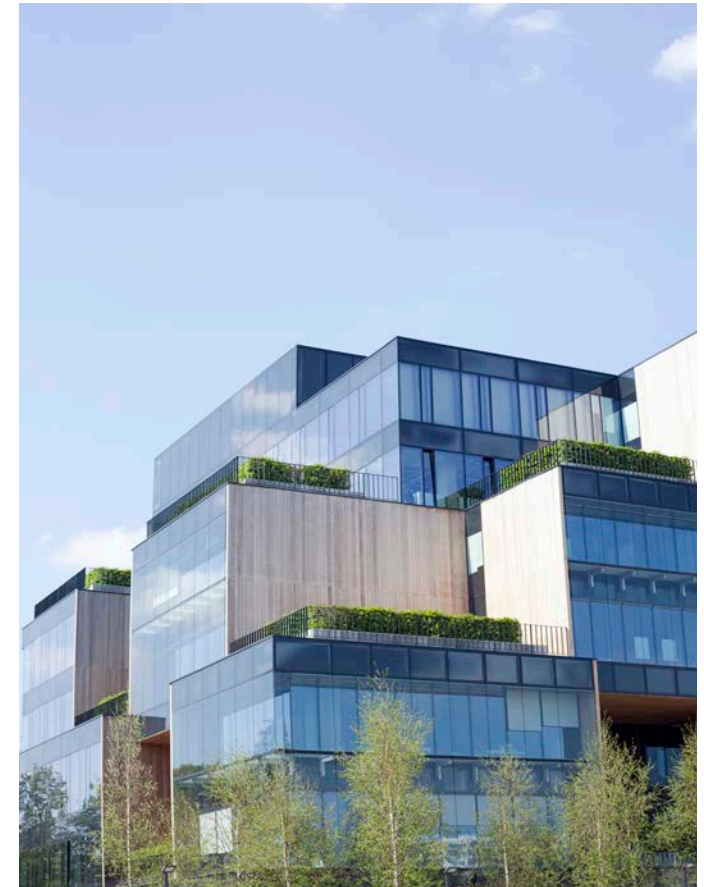

SPECIAL COLOUR OF CREATE TO SUIT DYNAMIC COMPANY

Pixel 1 is the first of five office buildings to be built in Poznan under the name of Pixel Office Park. The building is designed by the well known architectural studio Jems Architekci for the Allegro Group, the largest online auction site in Middle-Eastern Europe, and the highly creative interior is designed by architectural studio Garvest. 11 000 square meters of Bolon flooring in a special colour from the Create collection were used in all rooms and corridors and form an excellent spatial reflection of the Allegro Group's core values. Both the building itself and the interior have been highly praised by both architects, designers, and journalists, and have already been nominated for several awards.